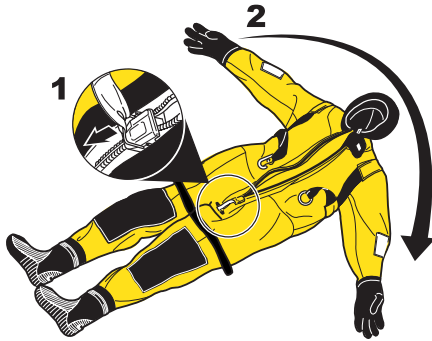

# MUSTANG ICE COMMANDER ICE RESCUE SUIT

Model: **IC9001**  
 Adult: **Universal**  
 Body Weight: **110 - 330 lbs (50 - 150 kg)**  
 Height: **4'11" - 6'6" (1.5 - 2.0 m)**

## DONNING INSTRUCTIONS

**1**

Remove footwear, climb into suit. Pull on suit as coveralls. Use free hand to assist glove over opposite hand.

**2**

Hood on, tip head, pull up zipper by toggle.

**3**

Tighten thigh straps and wrist-strap cinches to fit.

**4**

Clip up harness before operating in the suit.

## FOLDING INSTRUCTIONS

**1**

Lay the suit out flat. Unzip front zipper and unclip the safety harness.

**2**

Grasping both boots at the top of the ankles fold them over.

**3**

Continue to:

**1.** Fold the ankles up to the waist.