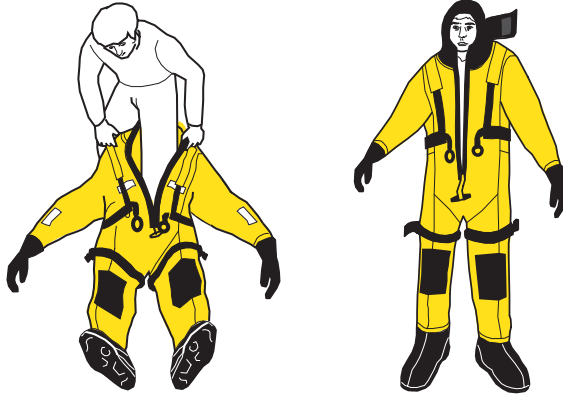

# MUSTANG ICE COMMANDER ICE RESCUE SUIT

Model: **IC9001**  
 Adult: **Universal**  
 Body Weight: **110 - 330 lbs (50 - 150 kg)**  
 Height: **4'11" - 6'6" (1.5 - 2.0 m)**

## DONNING INSTRUCTIONS

**1**

Remove footwear, climb into suit. Pull on suit as coveralls. Use free hand to assist glove over opposite hand.

**2**

Hood on, tip head, pull up zipper by toggle.

**3**

Tighten thigh straps and wrist-strap cinches to fit.

## FOLDING INSTRUCTIONS

**1**

Lay the suit out flat. Unzip front zipper and unclip the safety harness.

**2**

Grasping both boots at the top of the ankles fold them over.

**3**

Continue to:

**1.** Fold the ankles up to the waist.

**2. & 3.** Fold arms across the chest and roll the whole suit up.

**4**

Insert folded suit into bag.