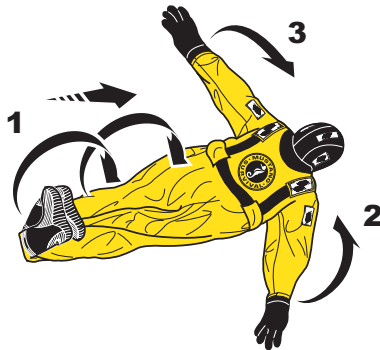

3

Continue to:

1. Fold the ankles up to the waist.

2. & 3. Fold arms across the chest and roll the whole suit up.